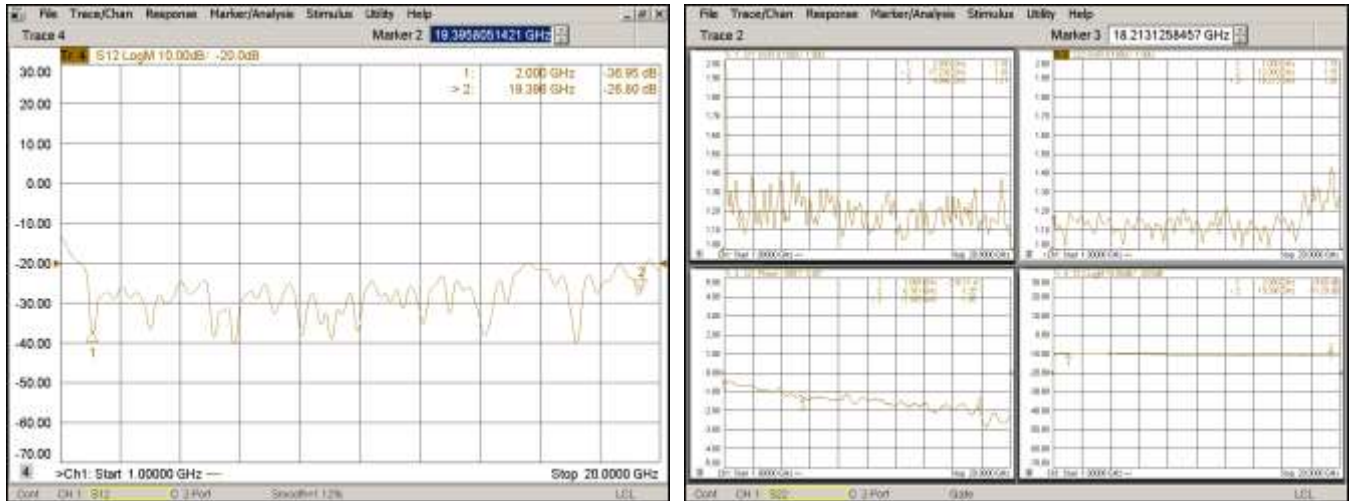

成都利德尔科技有限公司 ChengDu Leader Microwave Technology Co.,Ltd

电话: 028-65199117 传真: 028-65199116

<http://www.leadermicrowave.com> sales@leader-mw.com

TEL: +86-28-65199117 FAX: +86-28-65199116

Add: 中国 成都市成华区华翰路 89 号 610000

No.89,Huahan Road, chenghua Zone Chengdu, Sichuan China Zip Code:610000