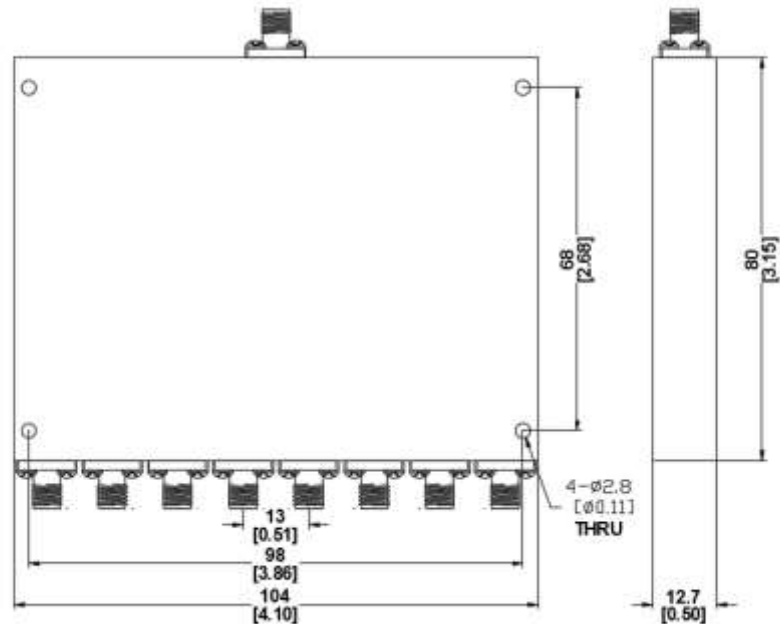

Product: 2-18Ghz 8 Way power divider

Part Number: LPD-2/18-8S

Specification					
No.	Parameter	Minimum	Typical	Maximum	Units
1	Frequency range	2	-	18	GHz
2	Insertion Loss	-	-	≤3.5 dB	dB
3	Phase Balance:	-	-	±4	dB
4	Amplitude Balance	-	-	±0.3	dB
5	Isolation	16			dB
6	VSWR		-	1.6(IN),1.5(OUT)	-
7	Power			20	W cw
8	Operating Temperature Range	-40	-	+85	°C
9	Impedance	-	50	-	Ω
10	Connector	SMA-F			
11	Preferred finish	Yellow conductive oxidation			

Remarks:

1. Not include Theoretical loss 9 db
2. Power rating is for load vswr better than 1.20:1

Environmental Specifications	
Operational Temperature	-40°C~+85°C
Storage Temperature	-50°C~+105°C
Vibration	25gRMS (15 degrees 2KHz) endurance, 1 hour per axis
Humidity	100% RH at 35°C, 95%RH at 40°C
Shock	20G for 11msec half sine wave,3 axis both directions
Mechanical Specifications	
Housing	Aluminum
Connector	nickel plated brass
Female Contact:	gold plated beryllium brass
Rohs	compliant
Weight	0.3kg

No.89,Huahan Road, chenghua Zone Chengdu, Sichuan China Zip Code:610000

All Dimensions in mm

Outline Tolerances $\pm 0.5(0.02)$

Mounting Holes Tolerances $\pm 0.2(0.008)$

All Connectors: SMA-Female

TEST DATA